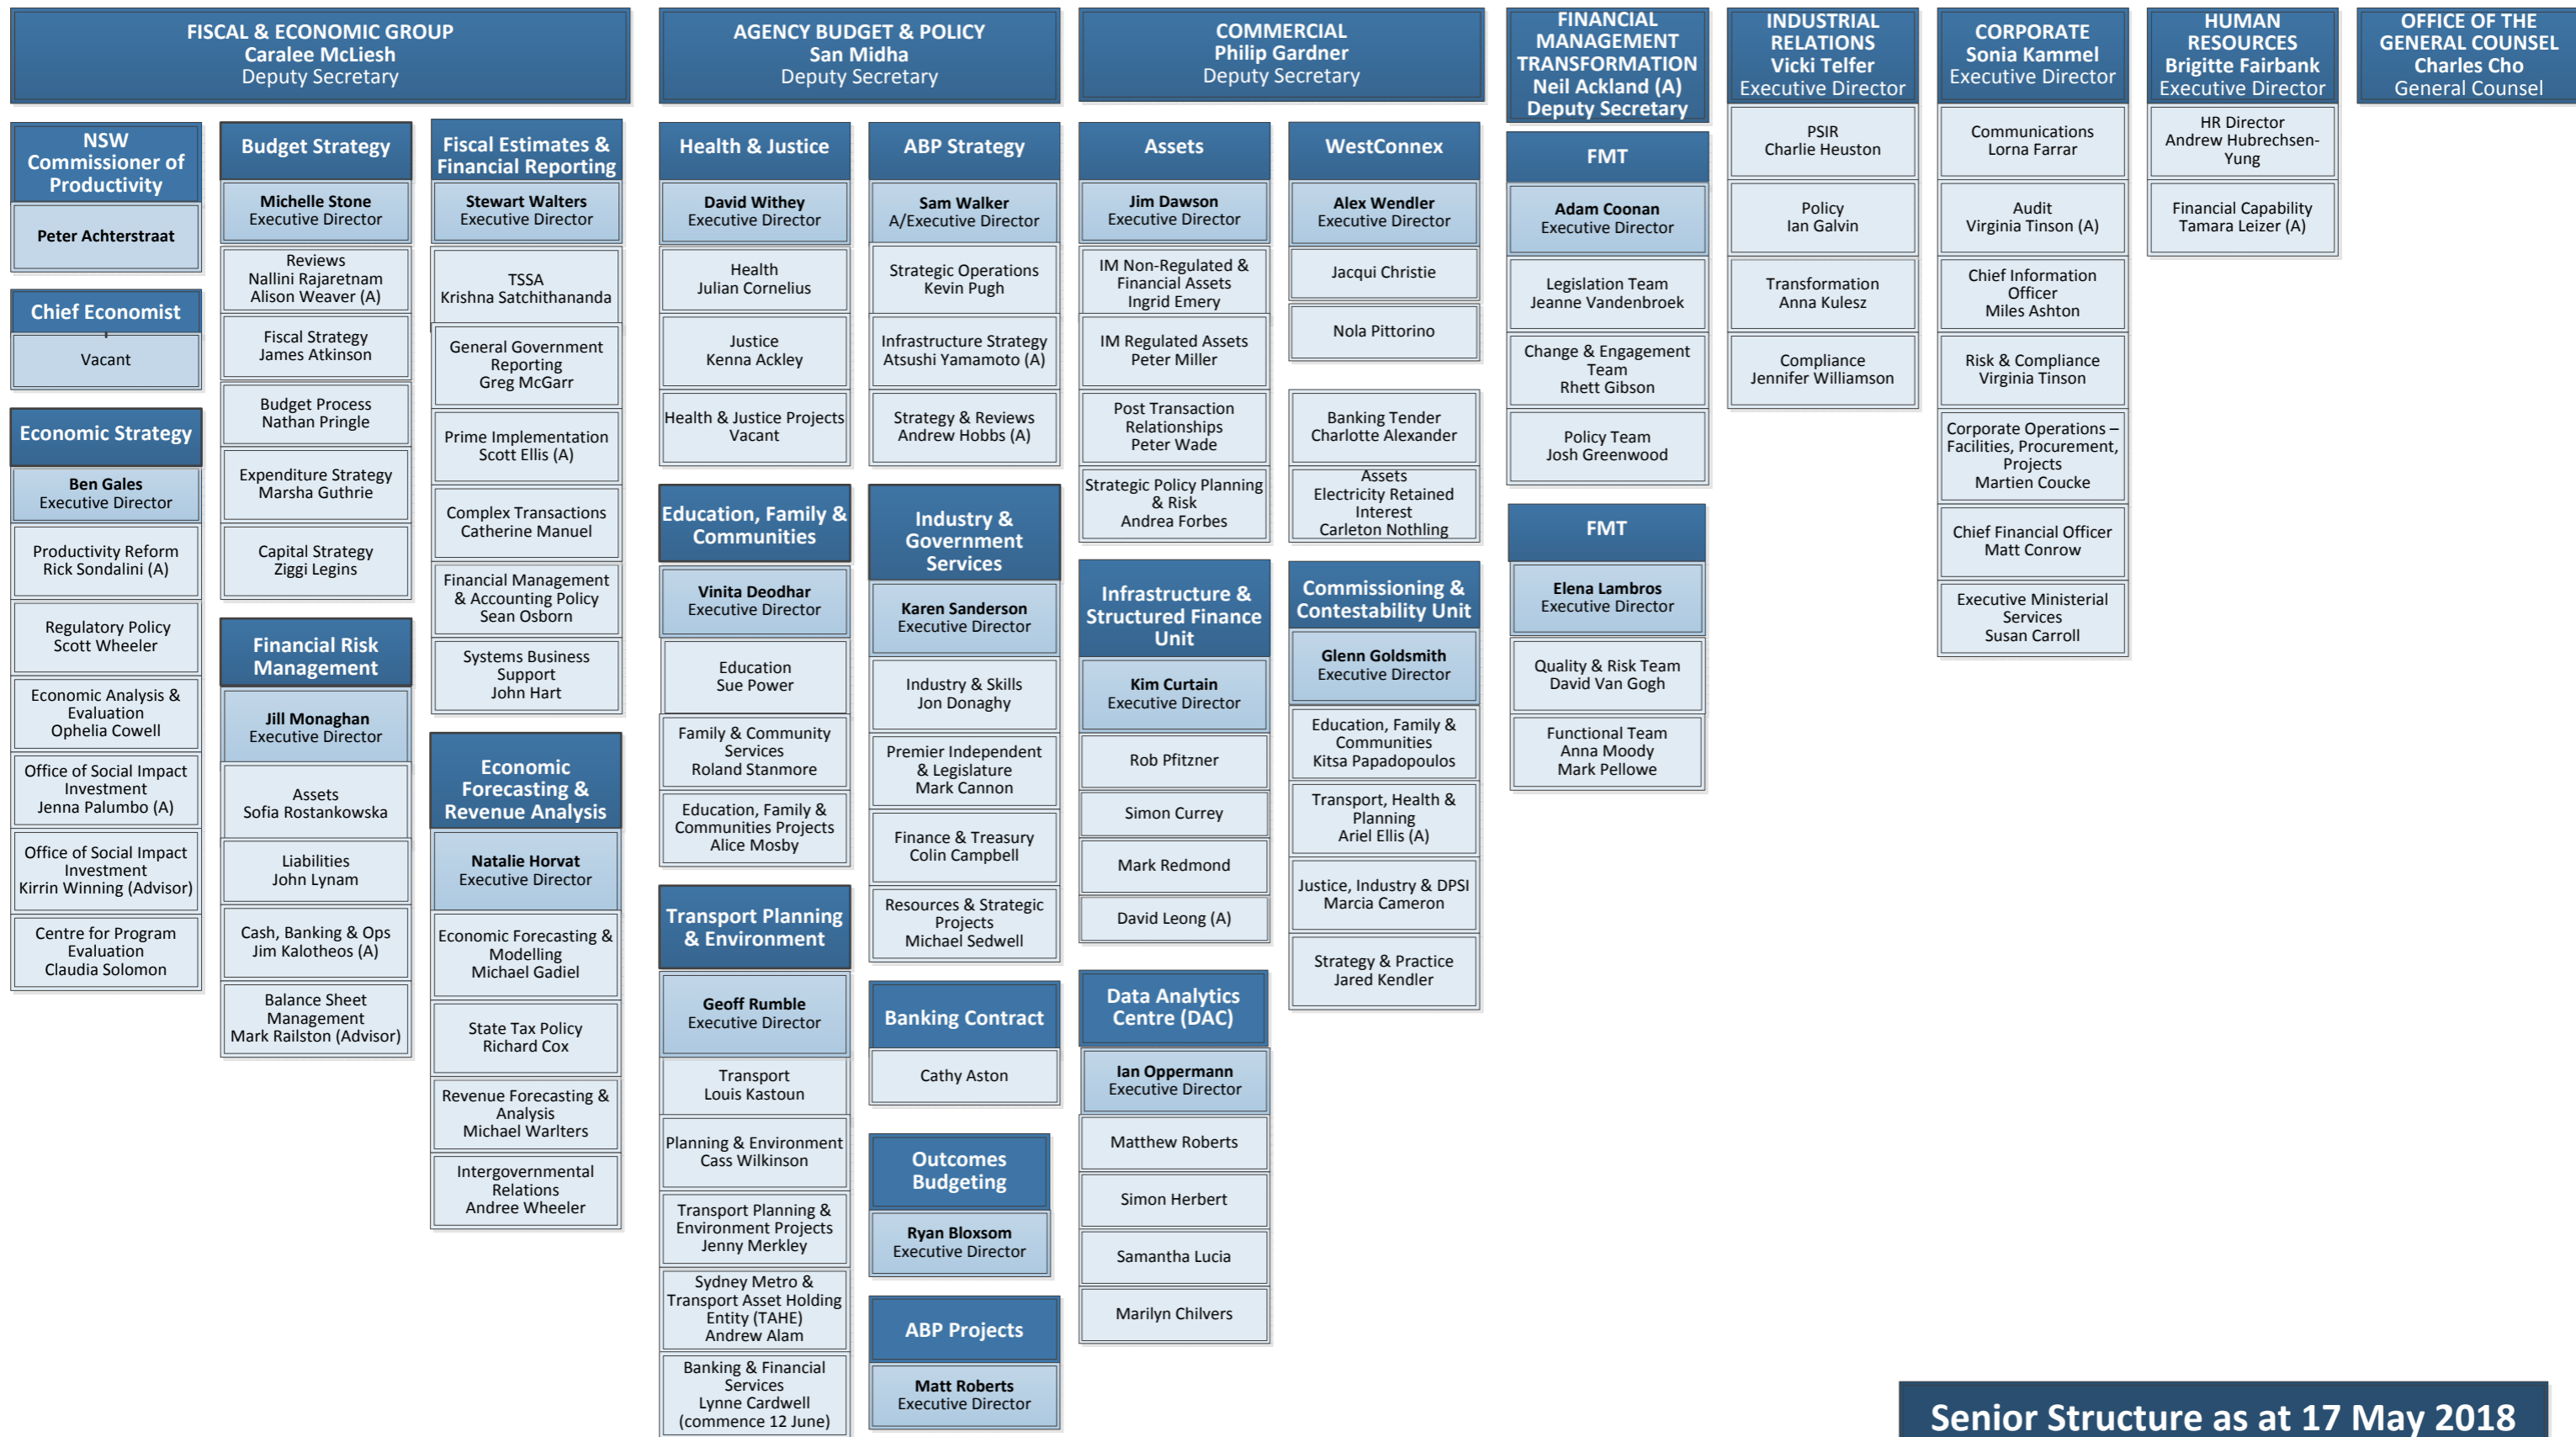

Katherine Williams
Executive Assistant

NSW TREASURY
Michael Pratt
Secretary

Victoria Jones
Chief of Staff (A)

Senior Structure as at 17 May 2018

Leadership Team

Executive Directors

Directors